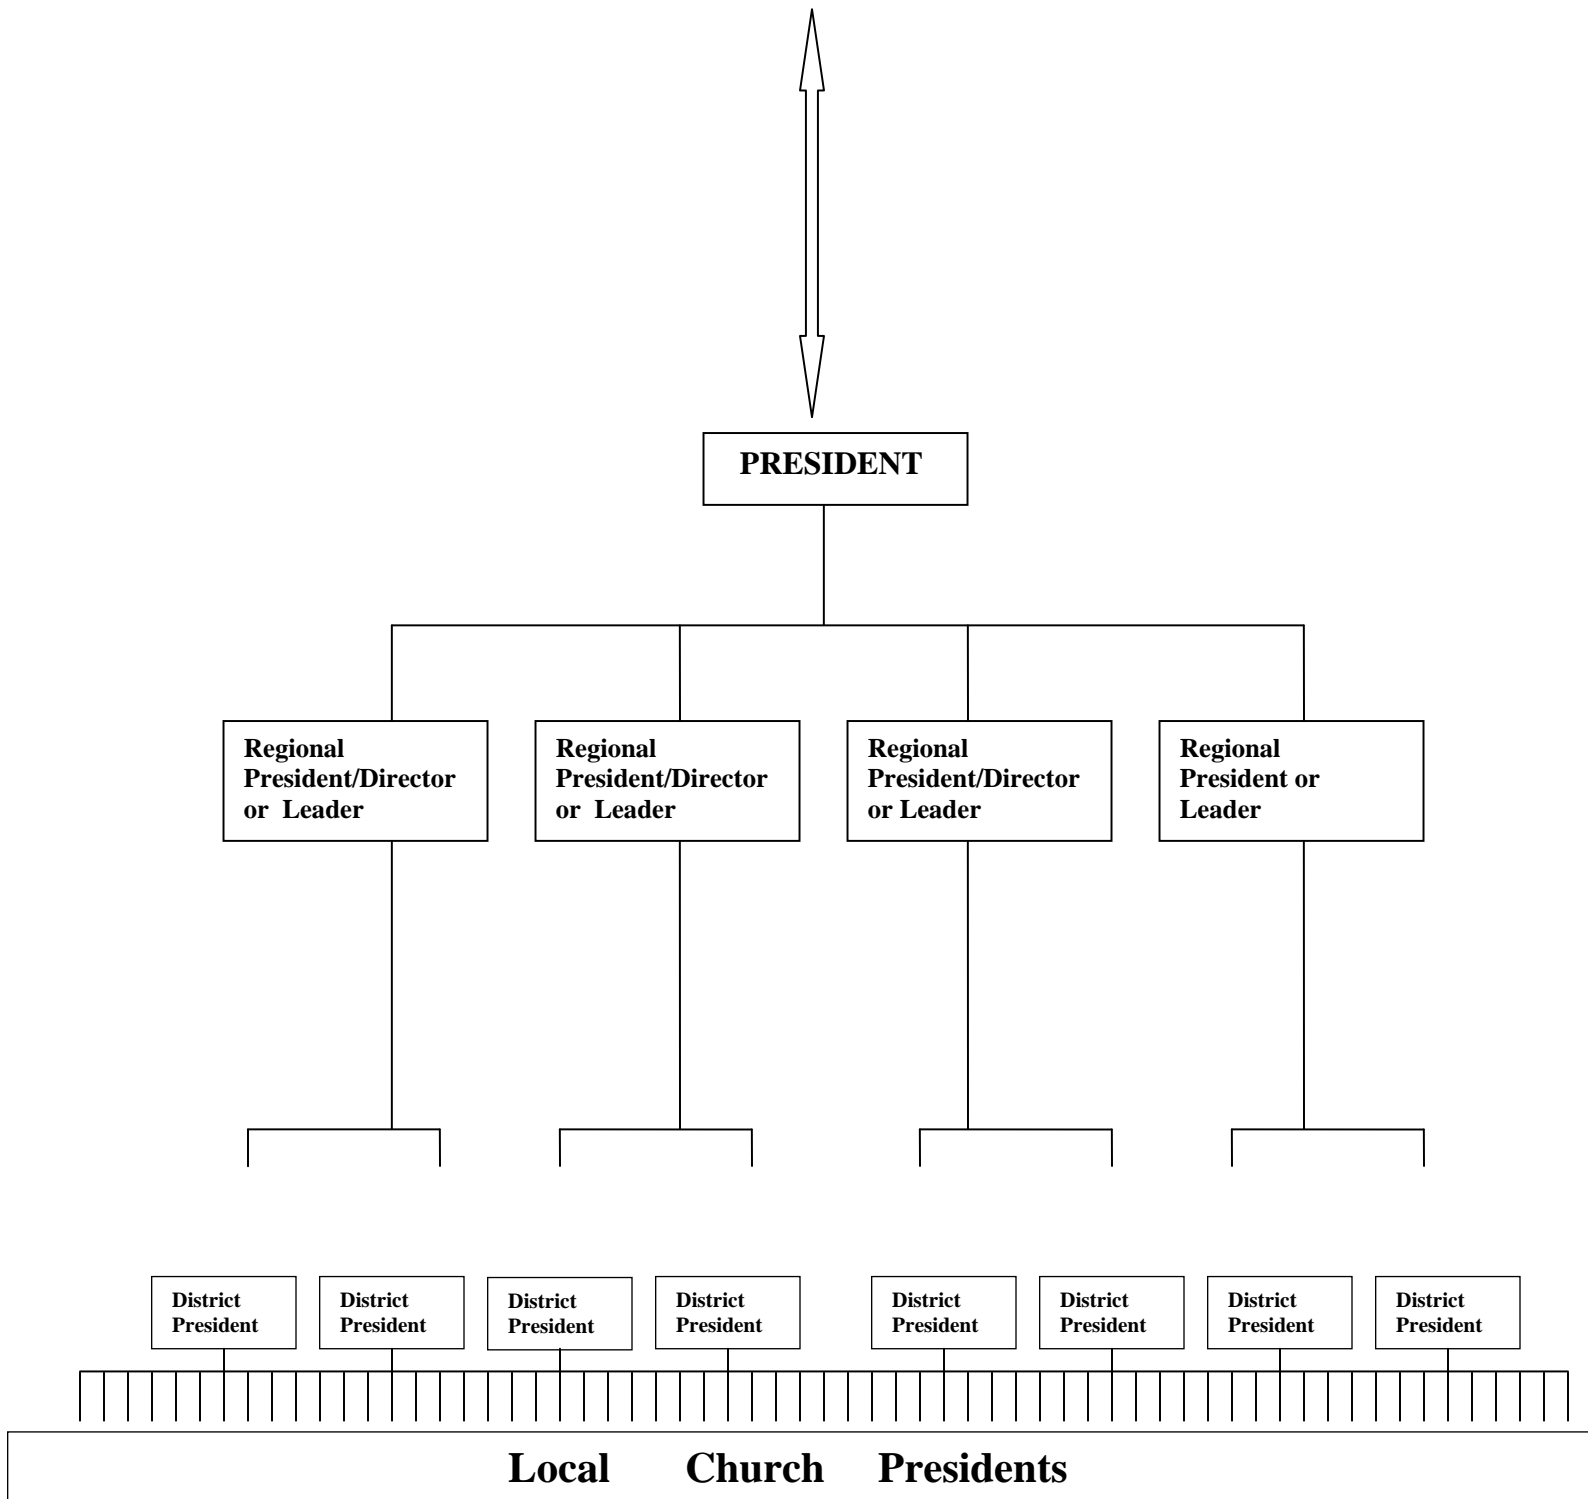

GENERAL COMMISSION ON UMM
General Commission Secretary
United Methodist Men Board of Directors
National Association of Conference Presidents
United Methodist Men Foundation
Nashville, TN.